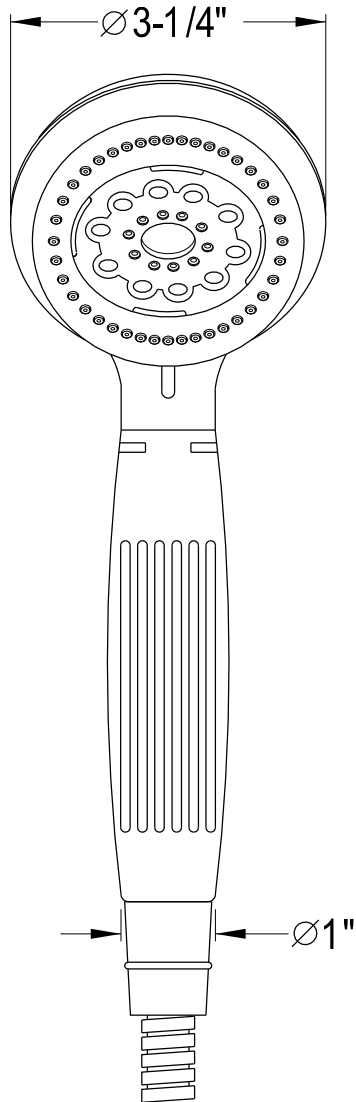

KSX2521,8B

5 Setting Hand Shower Set

Hose: 59"