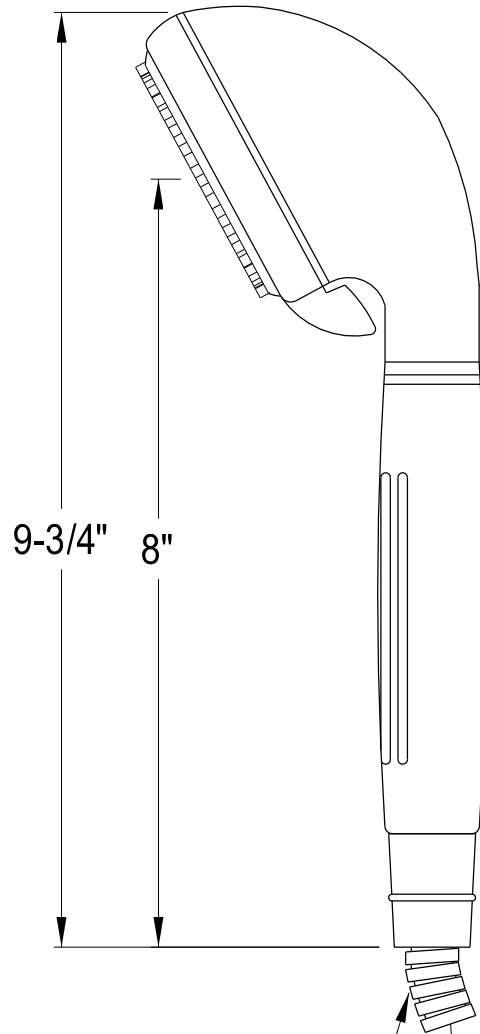

KSX2521,8B

5 Setting Hand Shower Set

Hose: 59"