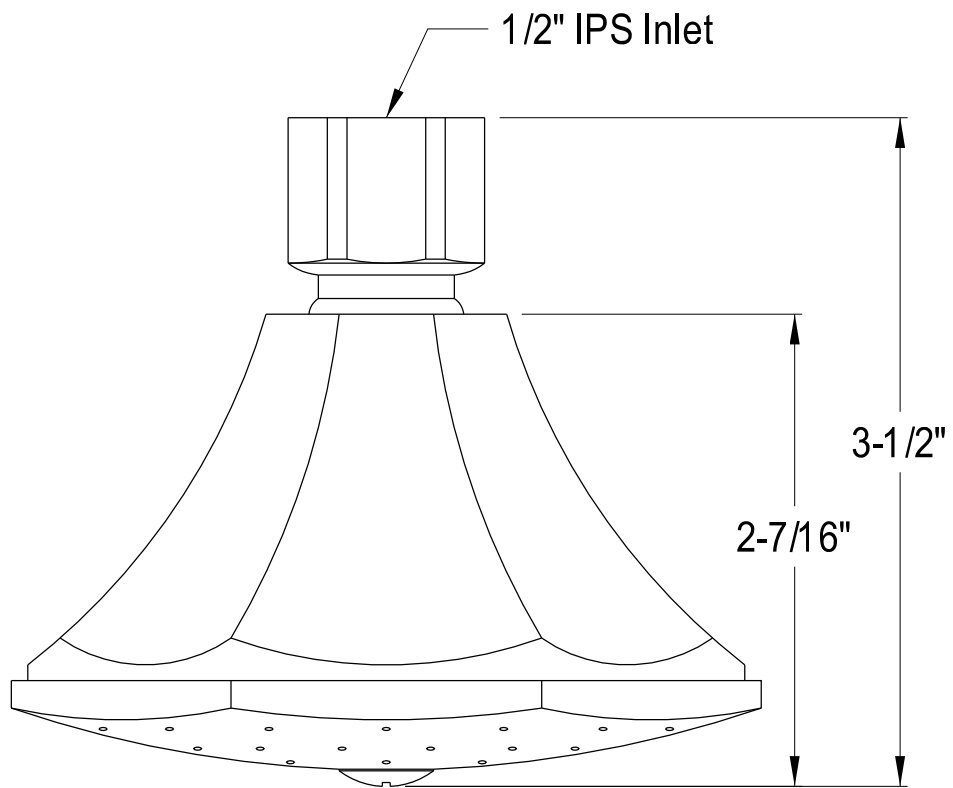

P40C, PB, ORB, SN

Brass Showerhead

44 Water Channels