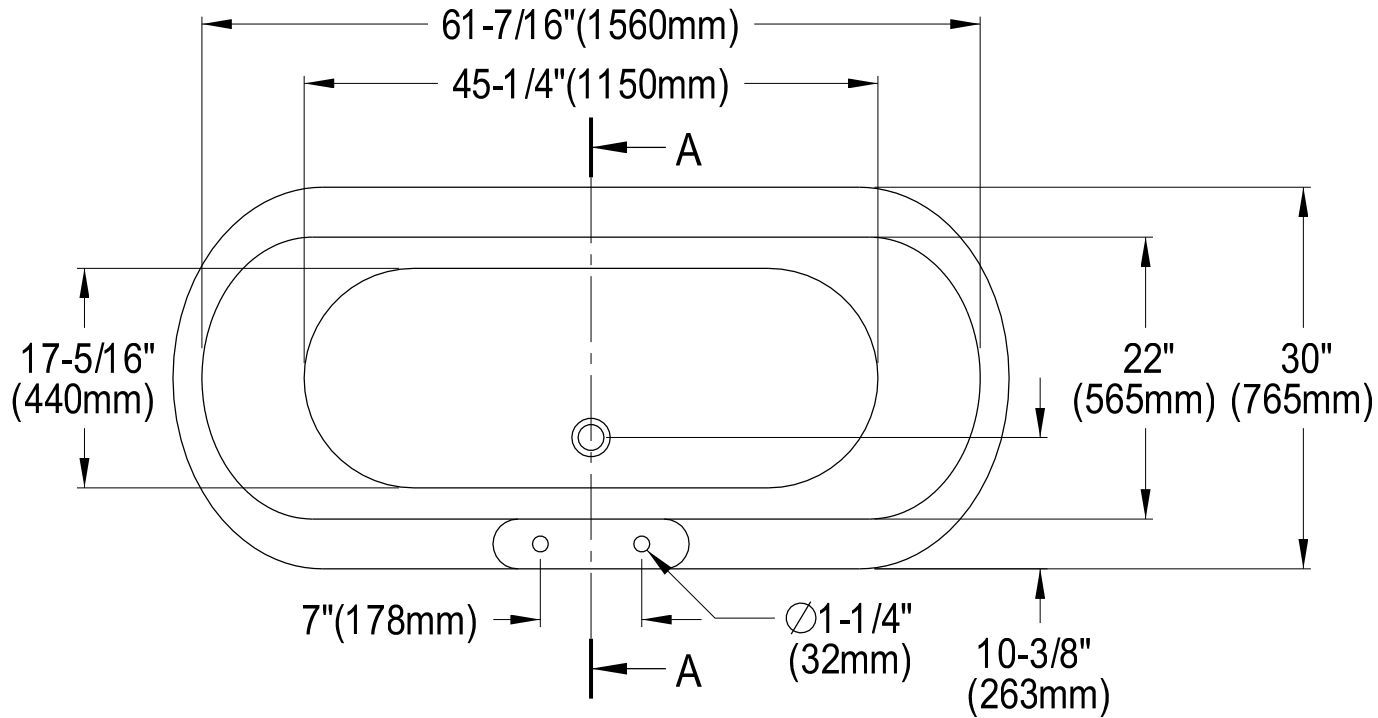

# VCT7D663013NB1,5,8

66" Cast Iron Bathtub With 7" Faucet Drillings

Section A-A