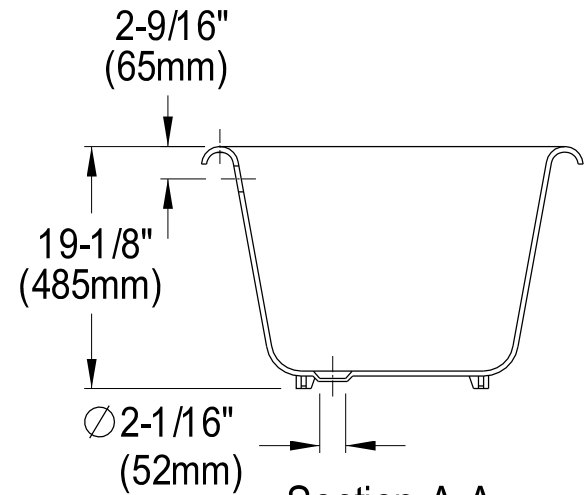

# VCT7D663013NB1,5,8

66" Cast Iron Bathtub With 7" Faucet Drillings

Section A-A