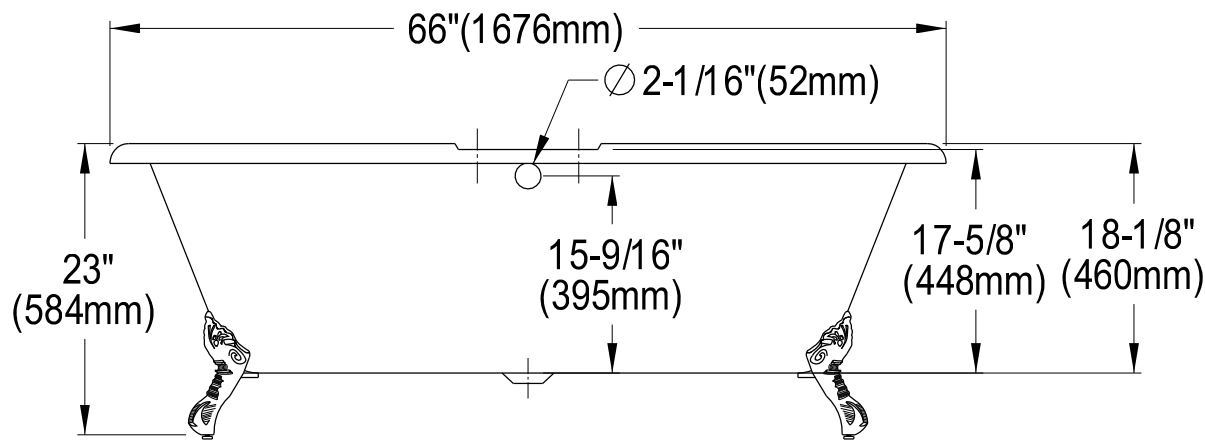

# VCT7D663013NB1,5,8

66" Cast Iron Bathtub With 7" Faucet Drillings

Section A-A