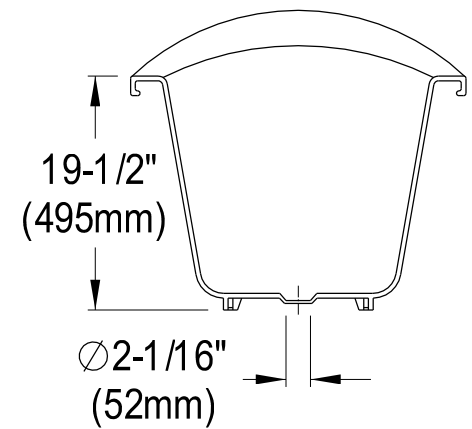

VTDE692823C1,2,5,8,W

67" Acrylic Slipper Bathtub With 7" Faucet Drillings

Section A-A