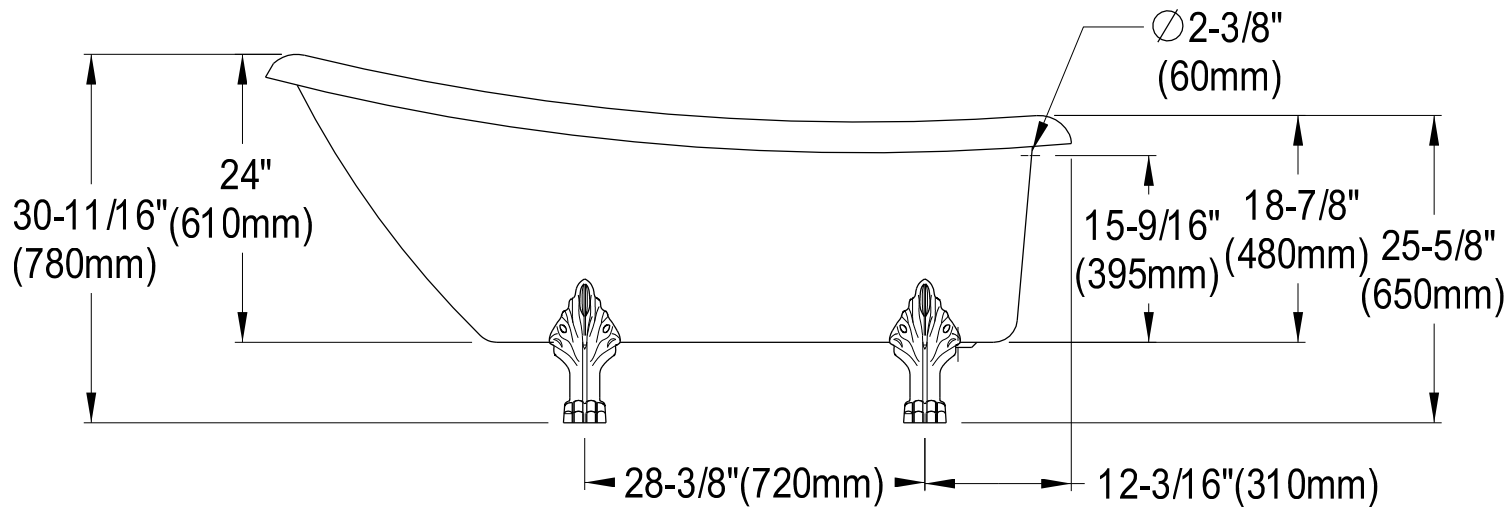

VTDE692823C1,2,5,8,W

67" Acrylic Slipper Bathtub With 7" Faucet Drillings

Section A-A