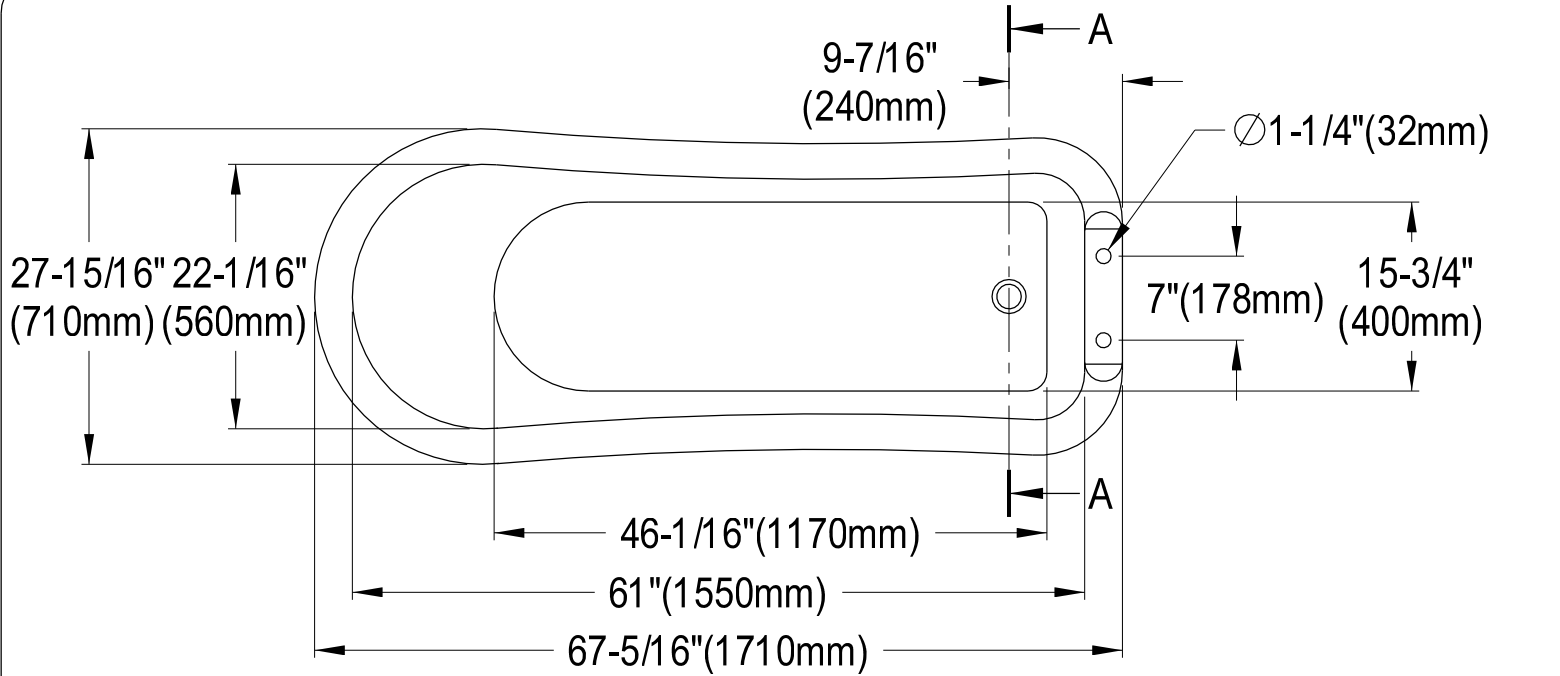

VTDE692823C1,2,5,8,W

67" Acrylic Slipper Bathtub With 7" Faucet Drillings

Section A-A