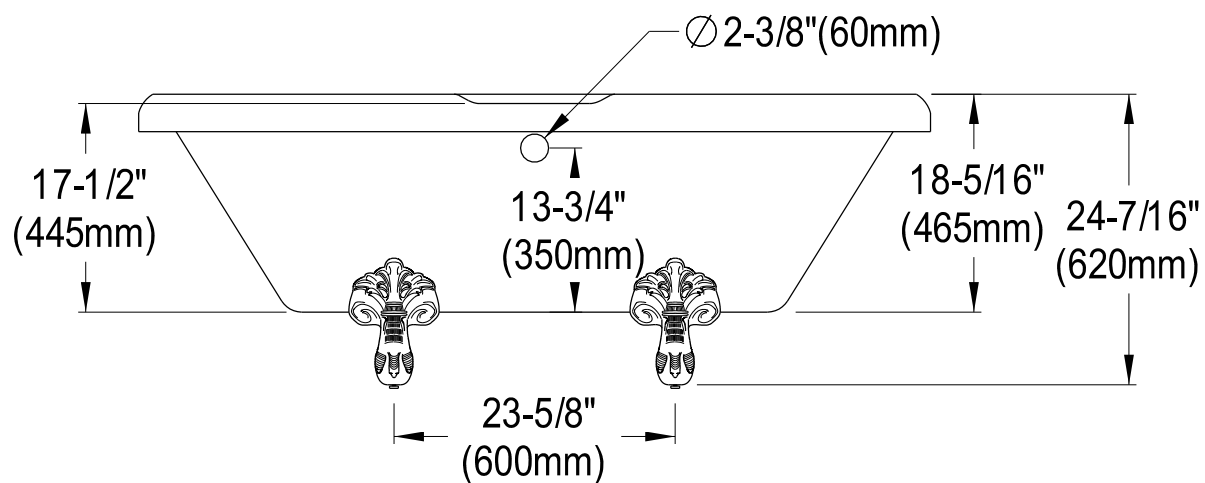

VTDS673023H1,2,5,8

67" Acrylic Clawfoot Bathtub

Section A-A