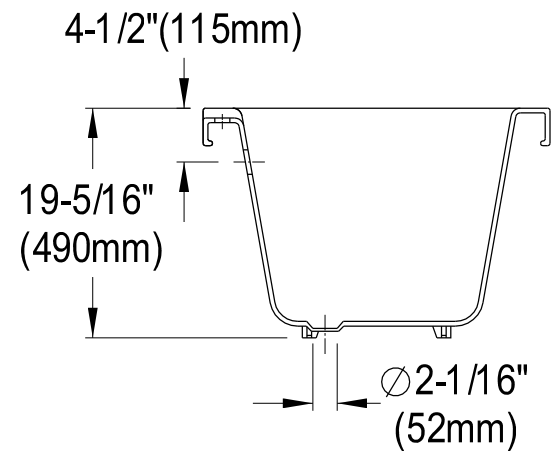

VTDS673023H1,2,5,8

67" Acrylic Clawfoot Bathtub

Section A-A