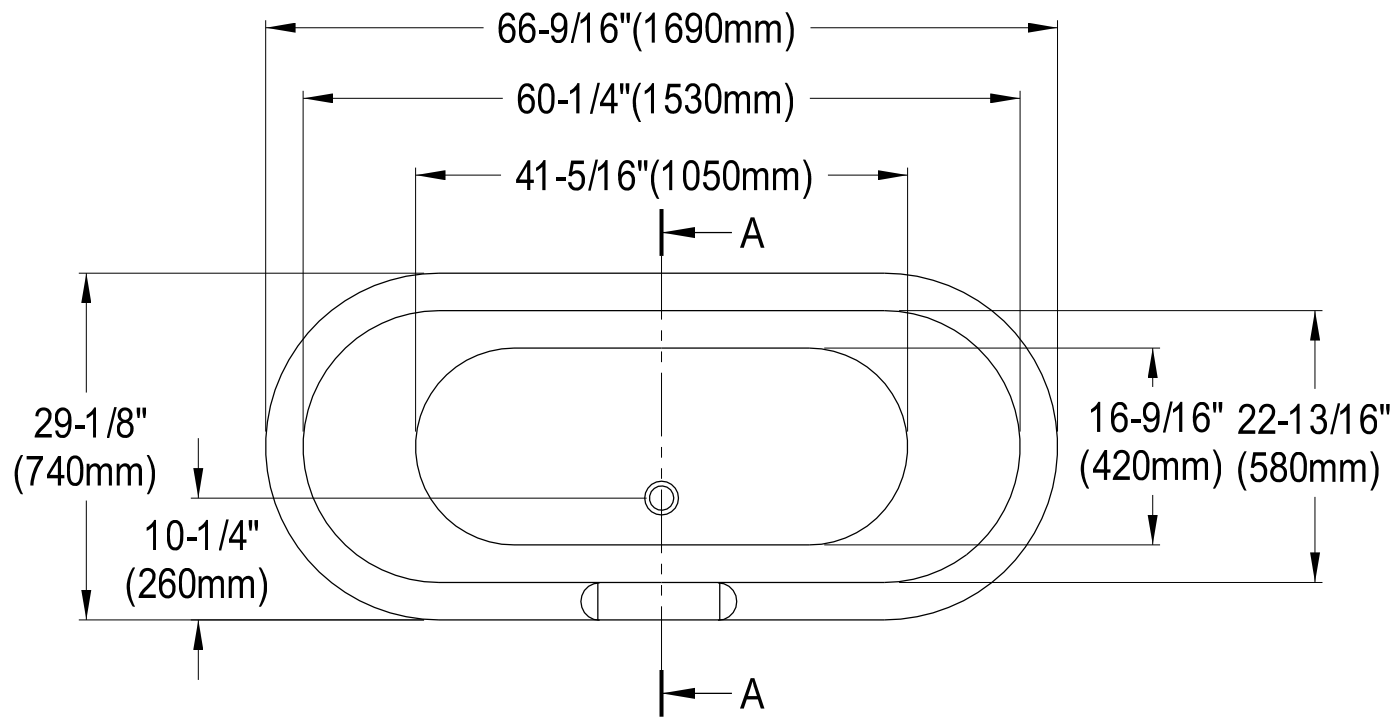

VTDS673023H1,2,5,8

67" Acrylic Clawfoot Bathtub

Section A-A