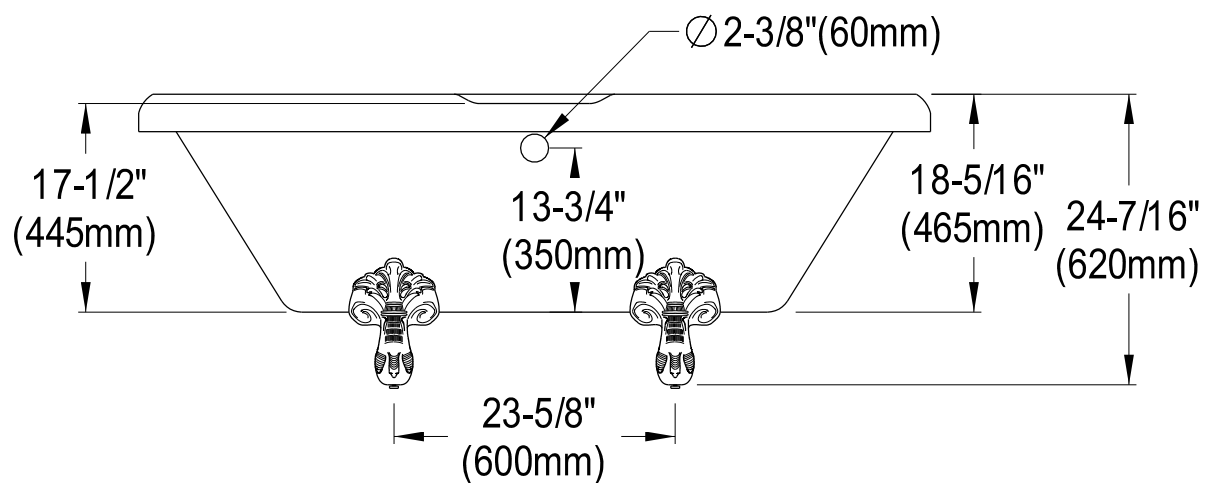

# VTDS673023H1,2,5,8

67" Acrylic Clawfoot Bathtub

Section A-A