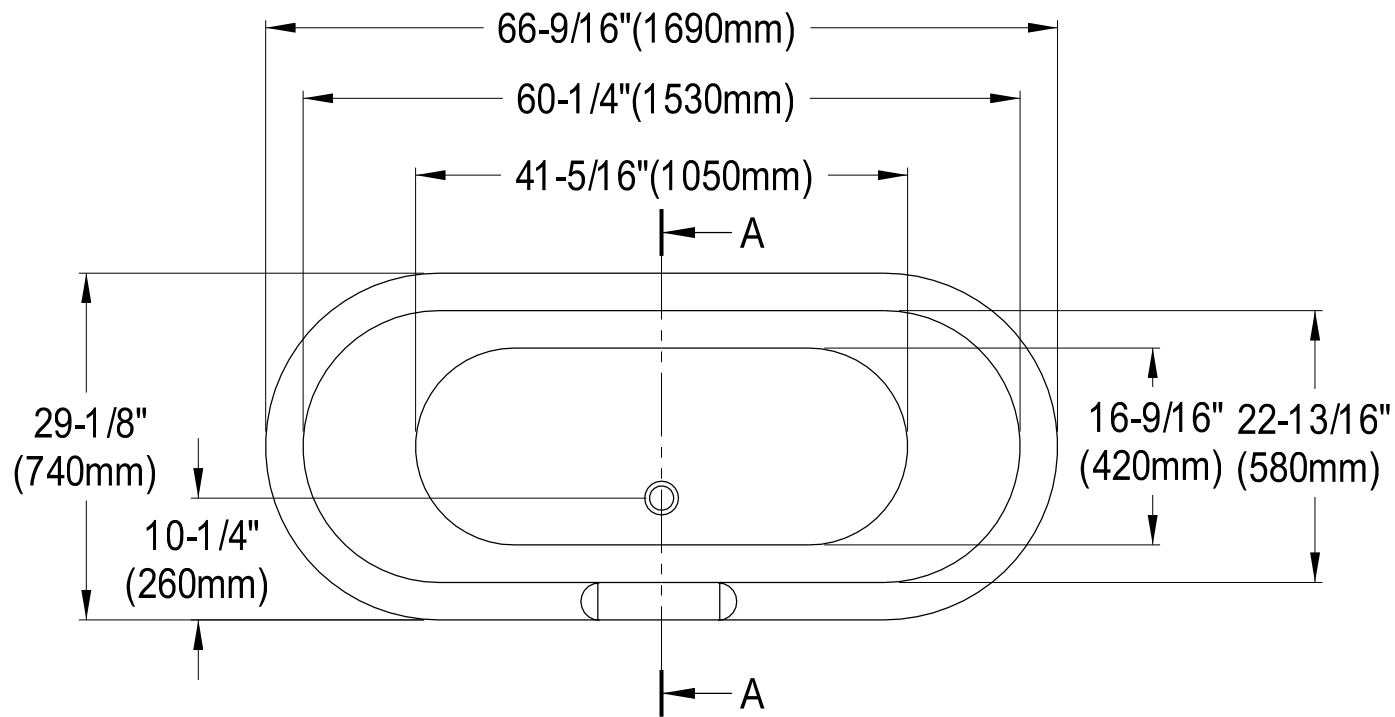

# VTDS673023H1,2,5,8

67" Acrylic Clawfoot Bathtub

Section A-A