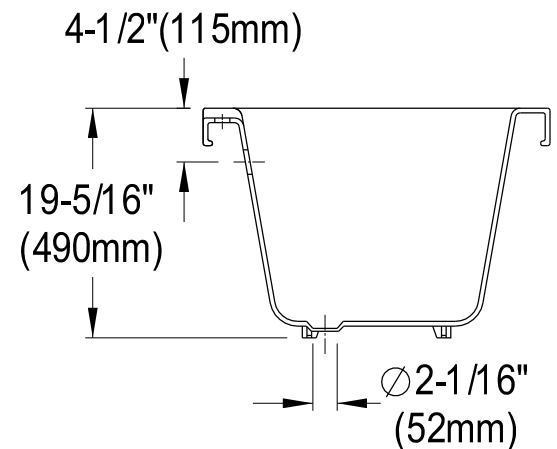

# VTDS673023H1,2,5,8

67" Acrylic Clawfoot Bathtub

Section A-A