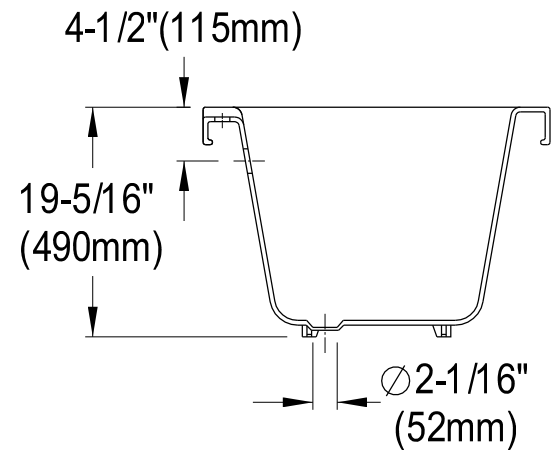

# VTDS673023H1,2,5,8

67" Acrylic Clawfoot Bathtub

Section A-A