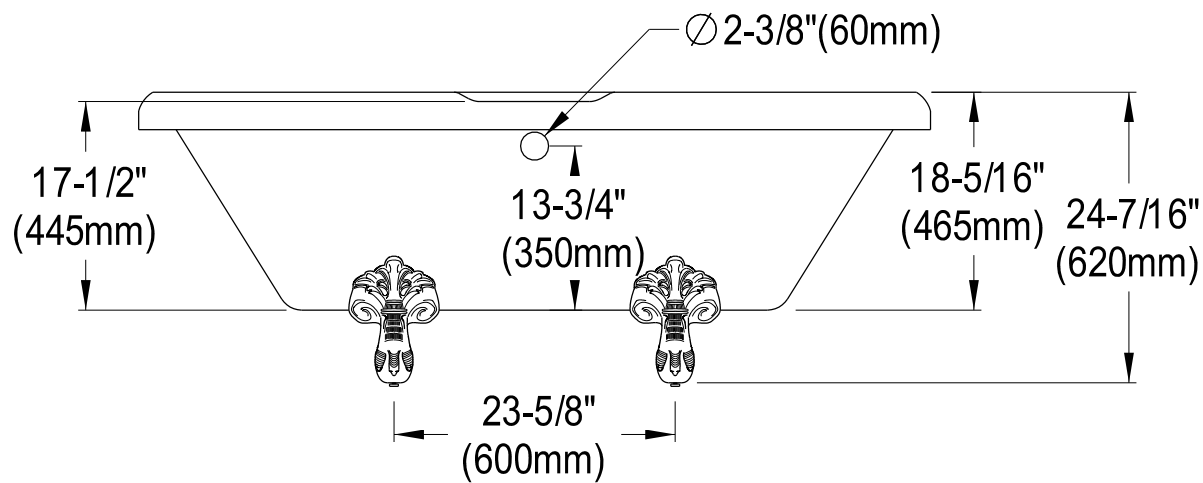

# VTDS673023H1,2,5,8

67" Acrylic Clawfoot Bathtub

Section A-A