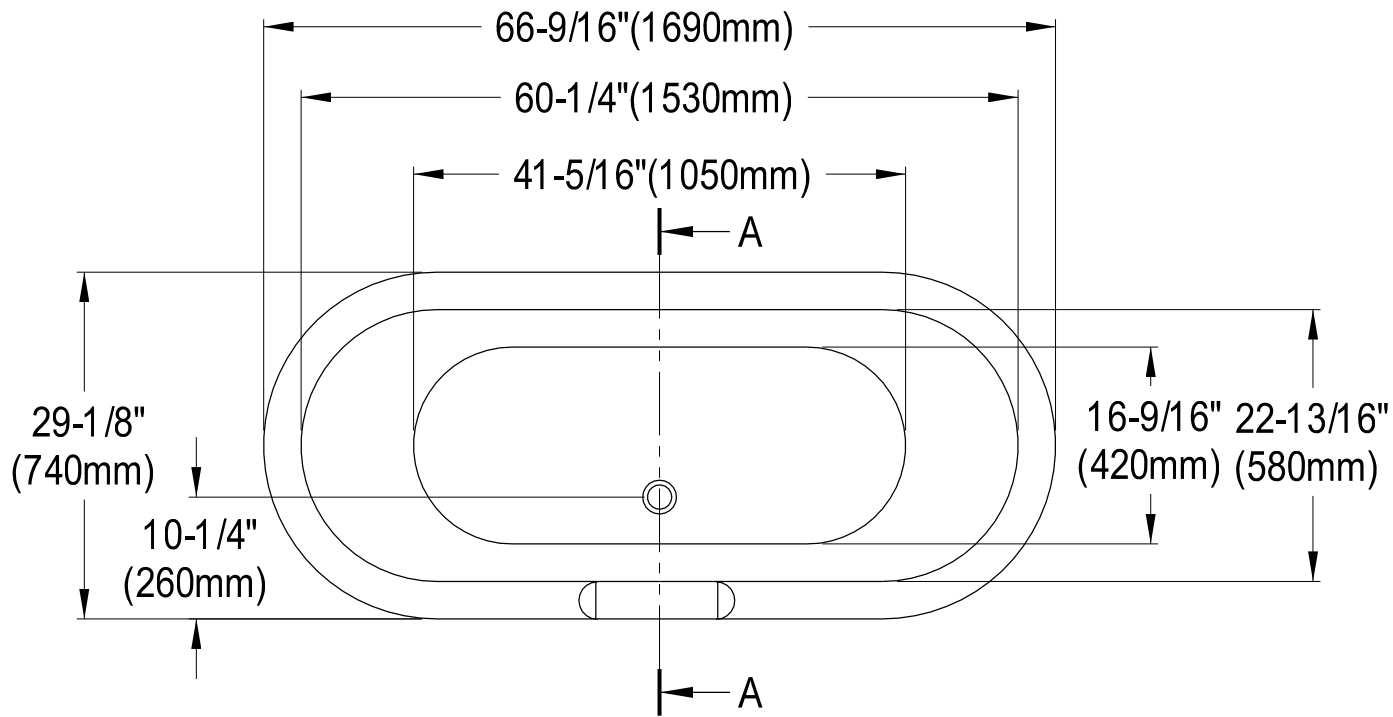

# VTDS673023H1,2,5,8

67" Acrylic Clawfoot Bathtub

Section A-A